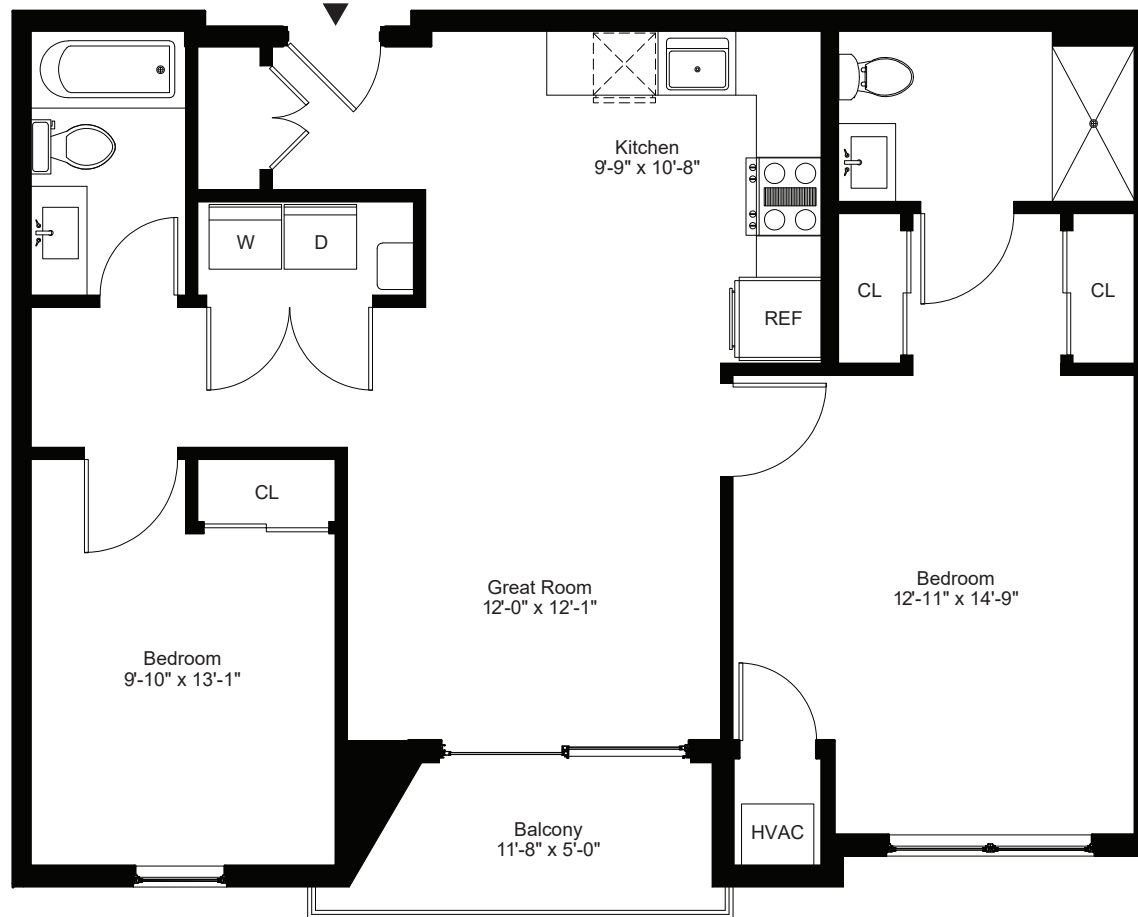

RESIDENCES 201, 301, & 401
2 BEDROOMS | 2 BATHROOMS
956 SQUARE FEET

INFO@THEWESTWOODNJ.COM
848-246-2512