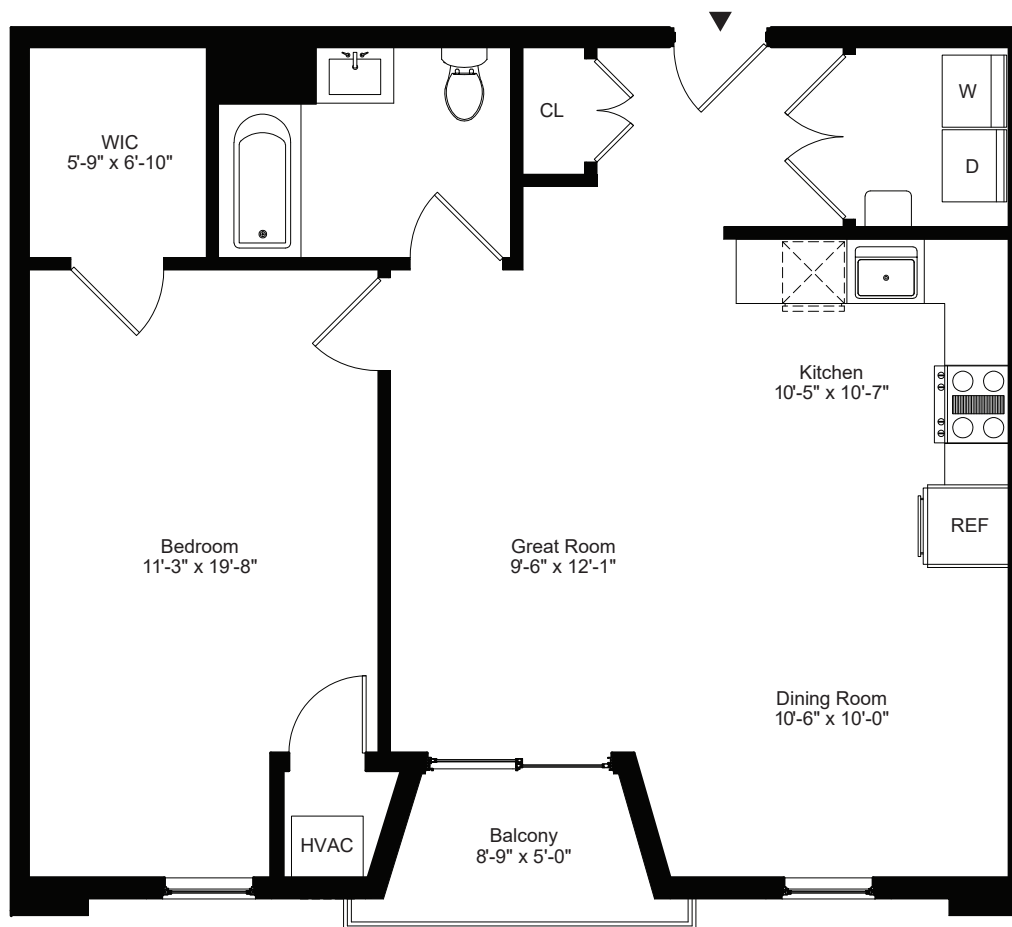

**RESIDENCES 202, 302, & 402**  
1 BEDROOM | 1 BATHROOM  
875 SQUARE FEET

INFO@THEWESTWOODNJ.COM  
848-246-2512