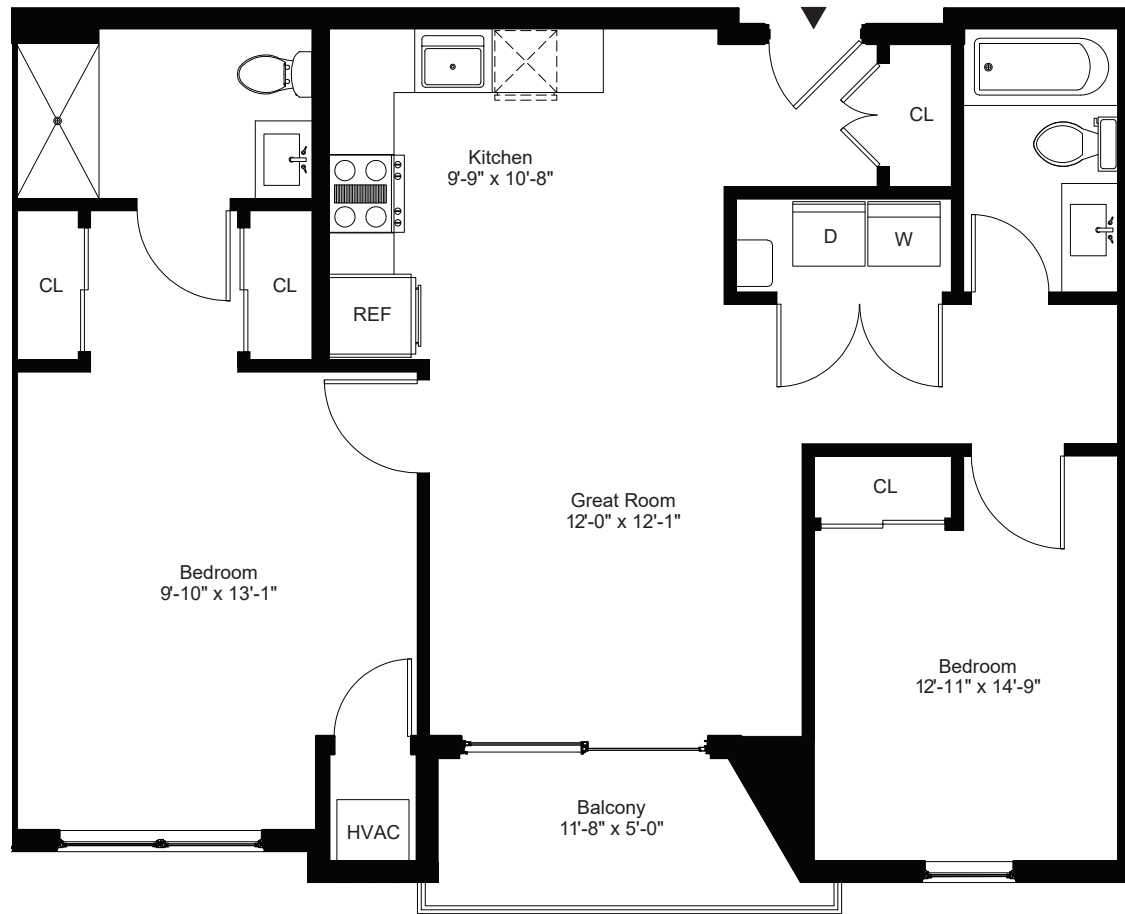

RESIDENCES 203, 303, & 403
2 BEDROOMS | 2 BATHROOMS
956 SQUARE FEET

INFO@THEWESTWOODNJ.COM
848-246-2512