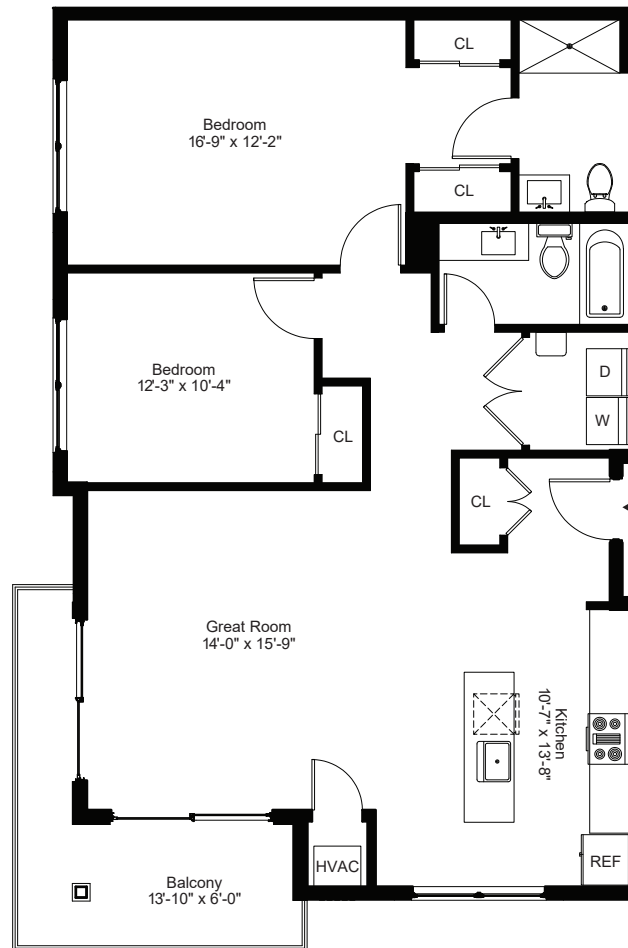

RESIDENCES 205, 305, & 405
2 BEDROOMS | 2 BATHROOMS
1192 SQUARE FEET

INFO@THEWESTWOODNJ.COM
848-246-2512