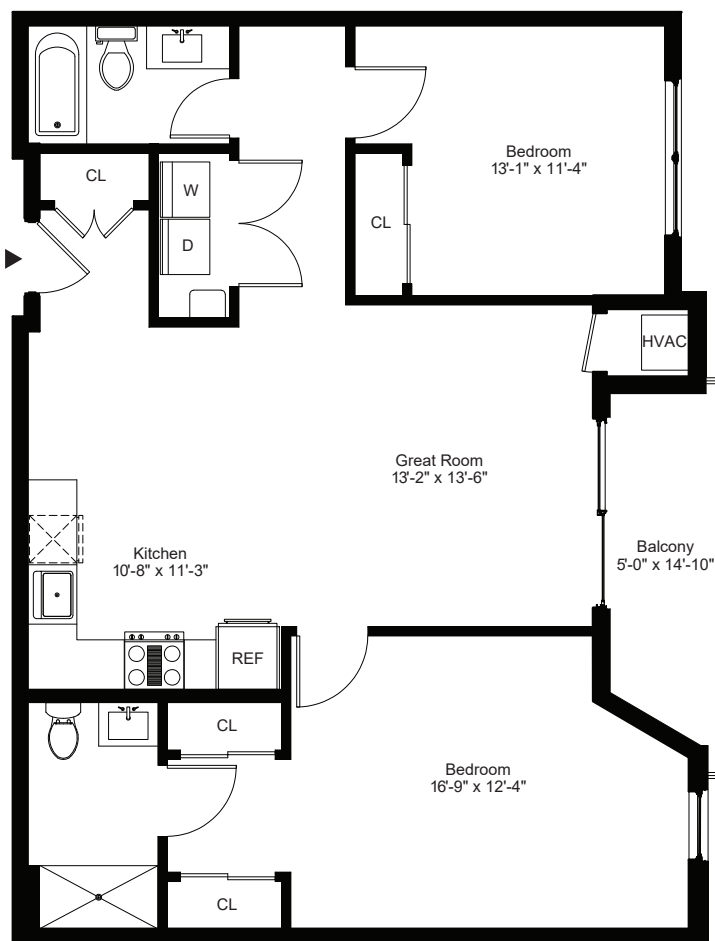

RESIDENCES 206, 306, & 406
2 BEDROOMS | 2 BATHROOMS
1050 SQUARE FEET

INFO@THEWESTWOODNJ.COM
848-246-2512