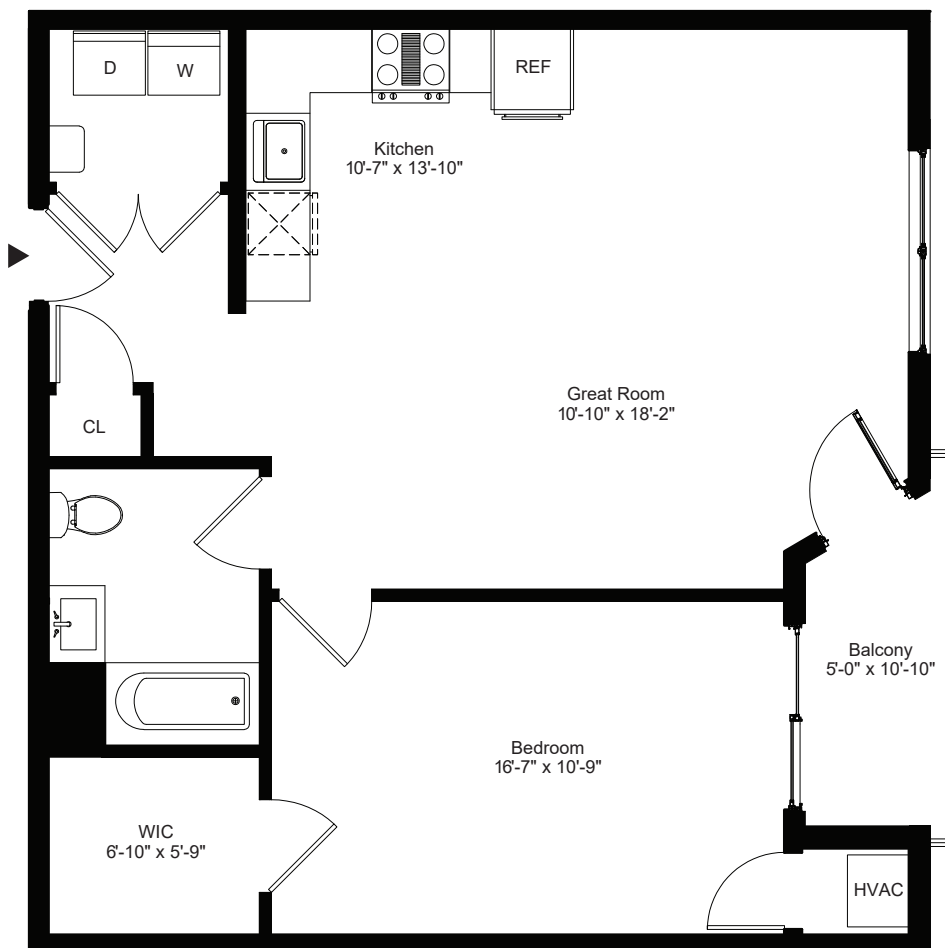

**RESIDENCES 207, 307, & 407**  
1 BEDROOM | 1 BATHROOM  
832 SQUARE FEET

INFO@THEWESTWOODNJ.COM  
848-246-2512