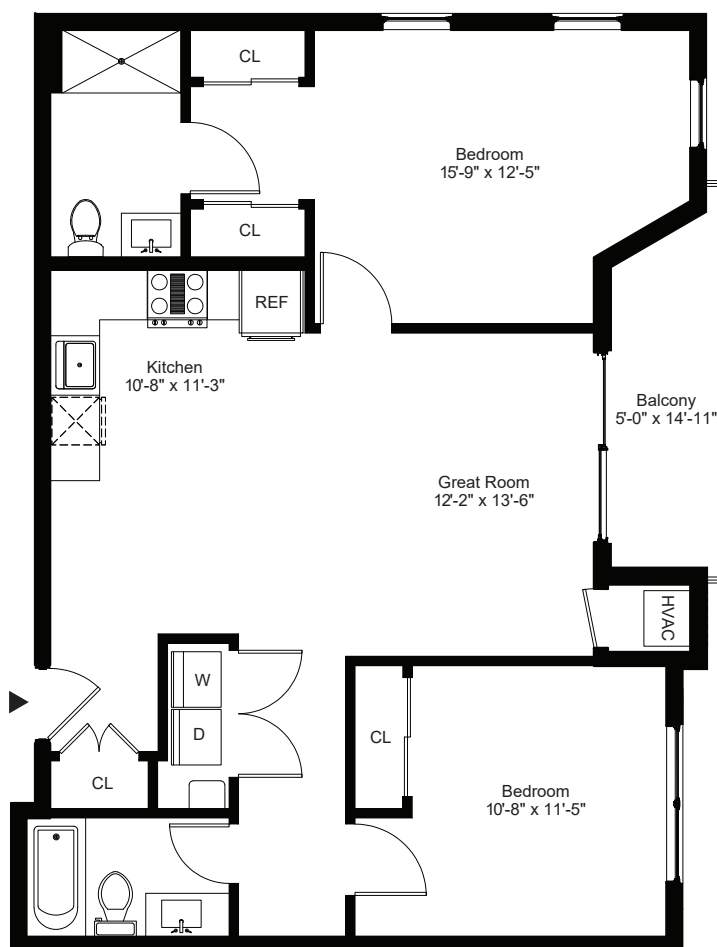

RESIDENCES 208 & 308
2 BEDROOMS | 2 BATHROOMS
1020 SQUARE FEET

INFO@THEWESTWOODNJ.COM
848-246-2512