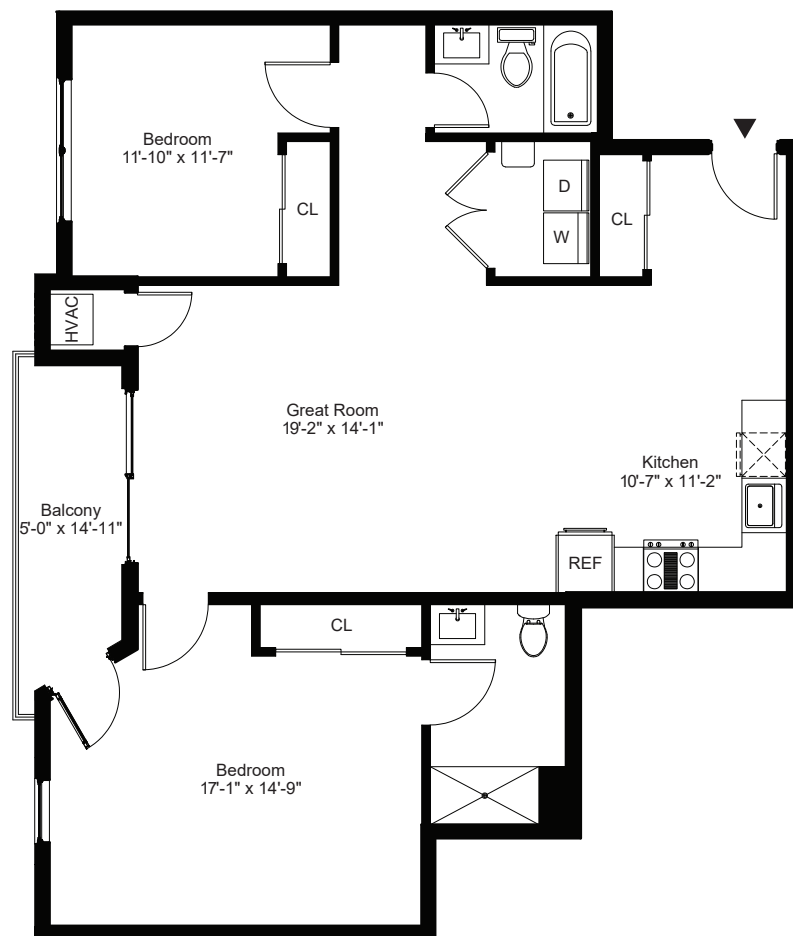

RESIDENCES 209 & 309
2 BEDROOMS | 2 BATHROOMS
1160 SQUARE FEET

INFO@THEWESTWOODNJ.COM
848-246-2512