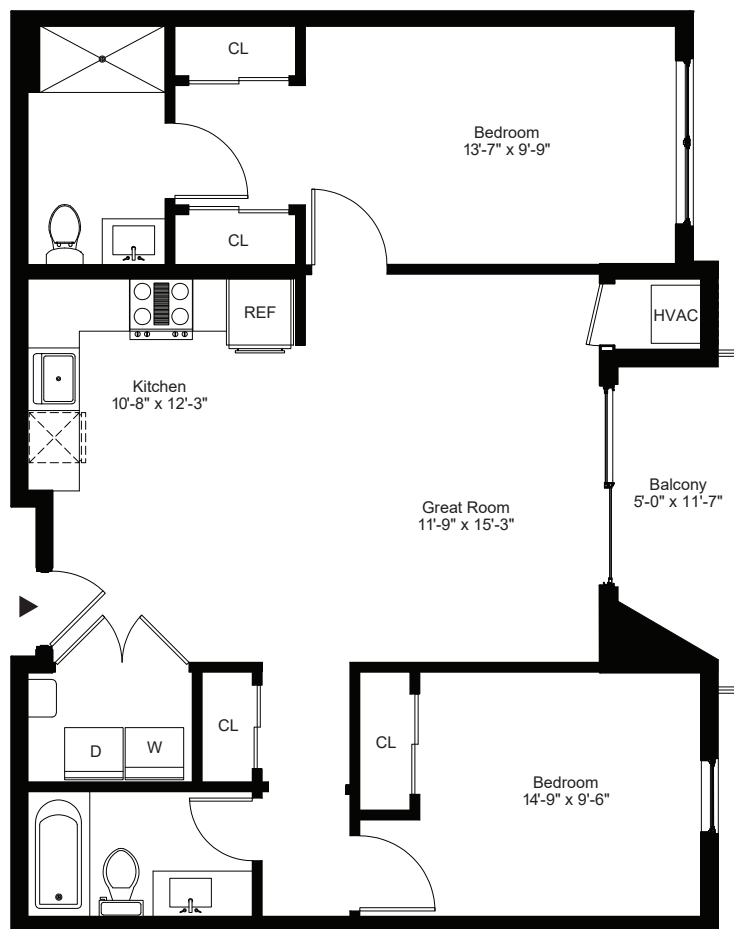

RESIDENCES 210, 310, & 408
2 BEDROOMS | 2 BATHROOMS
952 SQUARE FEET

INFO@THEWESTWOODNJ.COM
848-246-2512