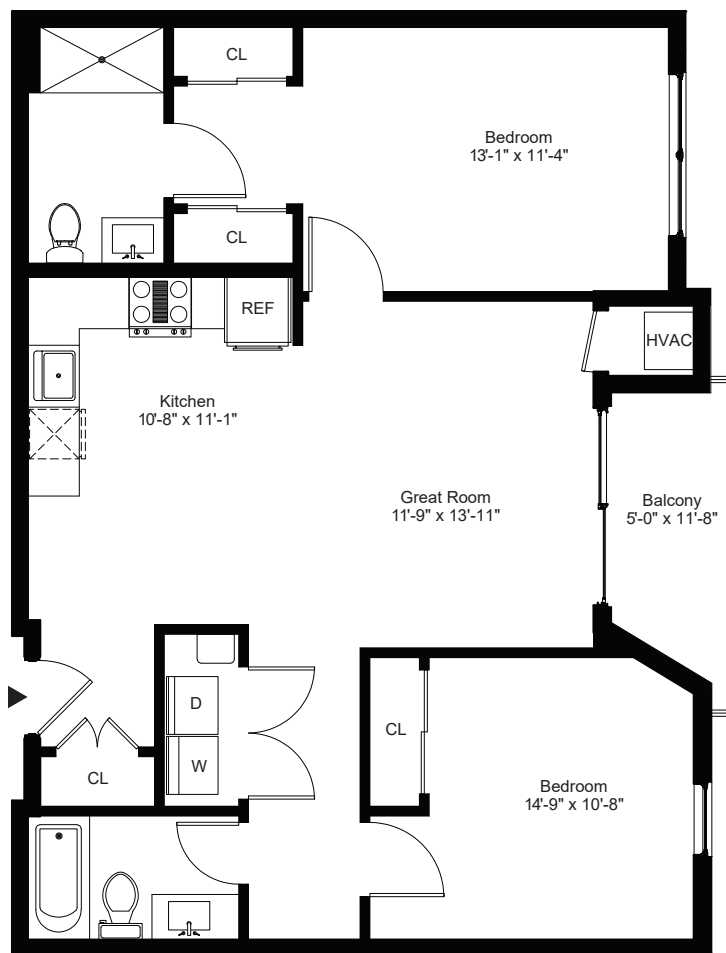

RESIDENCES 211, 311, & 409
2 BEDROOMS | 2 BATHROOMS
990 SQUARE FEET

INFO@THEWESTWOODNJ.COM
848-246-2512