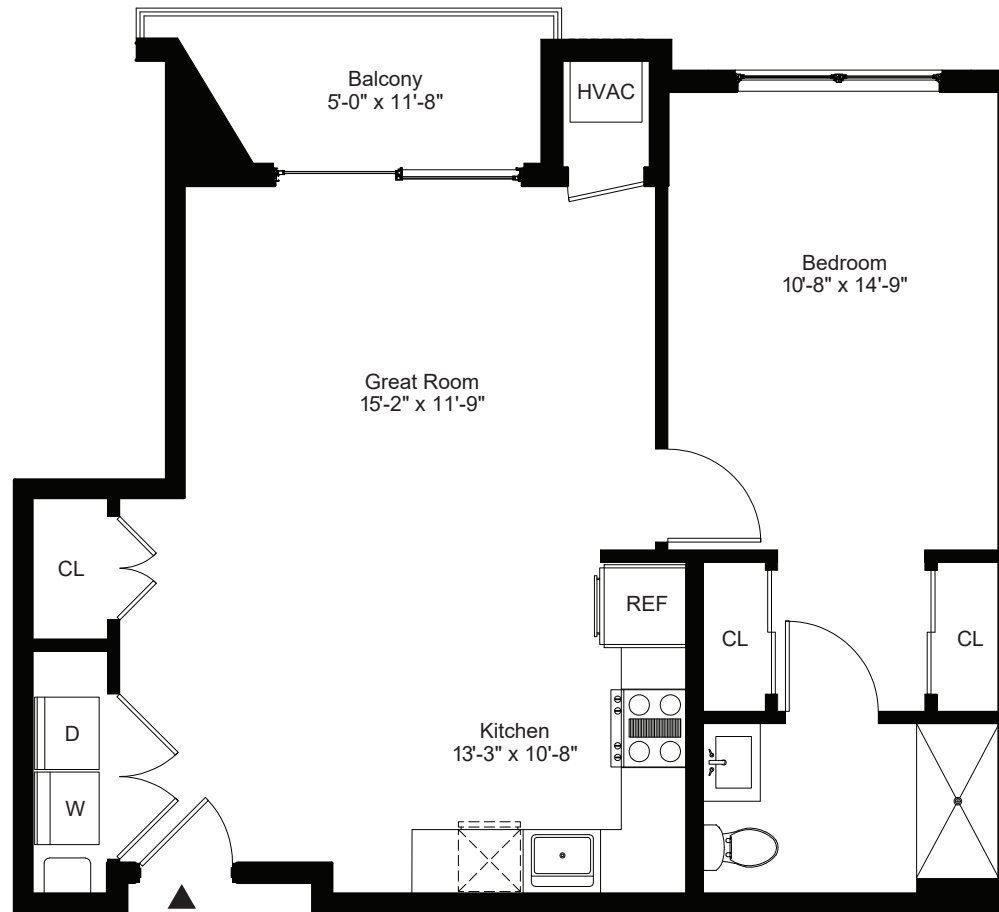

RESIDENCES 212 & 312
1 BEDROOM | 1 BATHROOM
755 SQUARE FEET

INFO@THEWESTWOODNJ.COM
848-246-2512