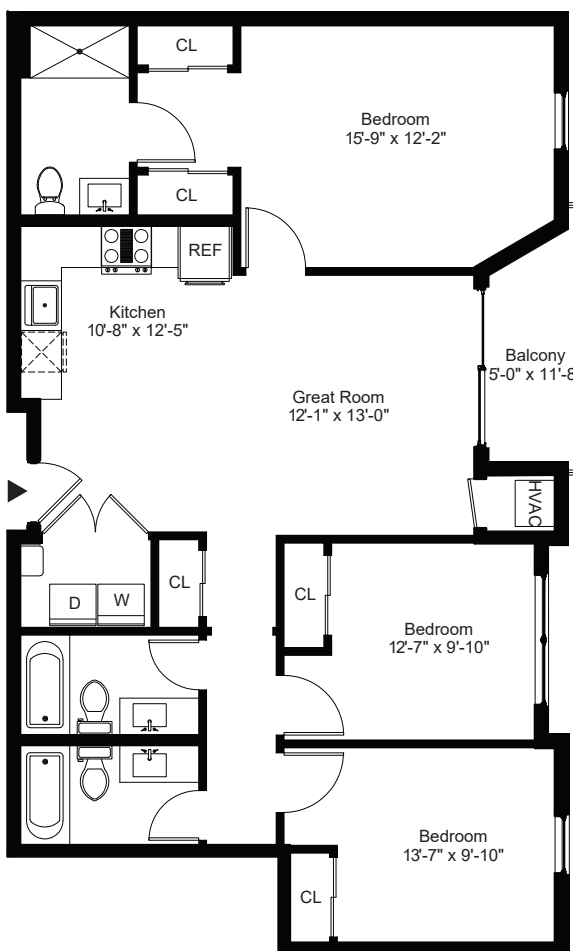

RESIDENCES 213 & 313
3 BEDROOMS | 3 BATHROOMS
1180 SQUARE FEET

INFO@THEWESTWOODNJ.COM
848-246-2512