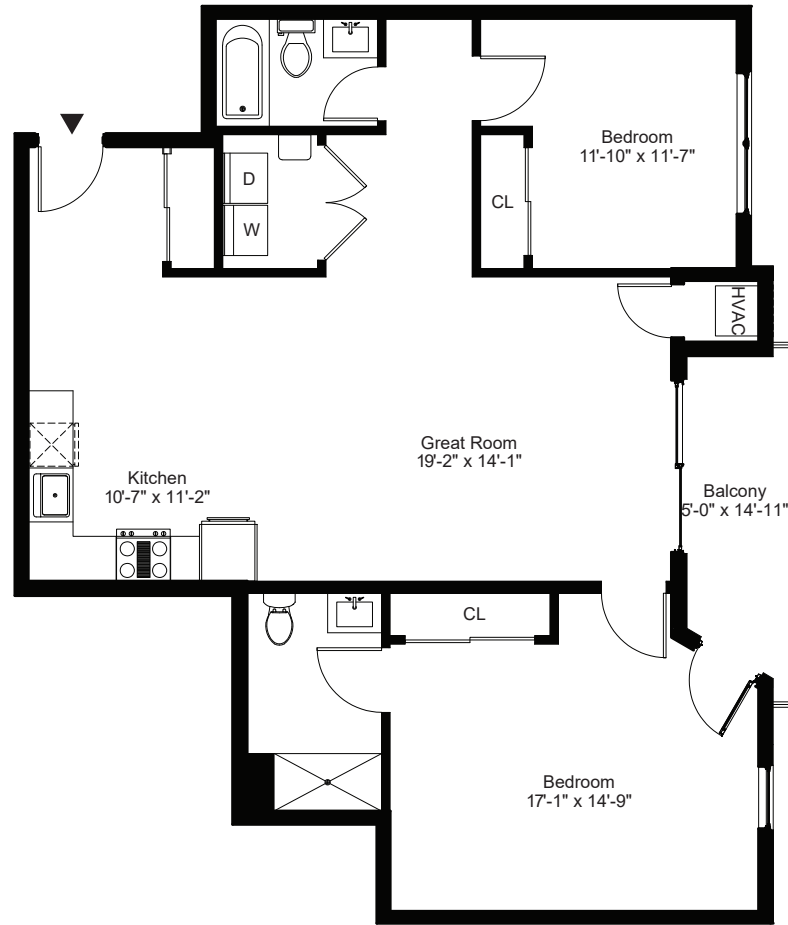

RESIDENCES 214 & 314
2 BEDROOMS | 2 BATHROOMS
1160 SQUARE FEET

INFO@THEWESTWOODNJ.COM
848-246-2512