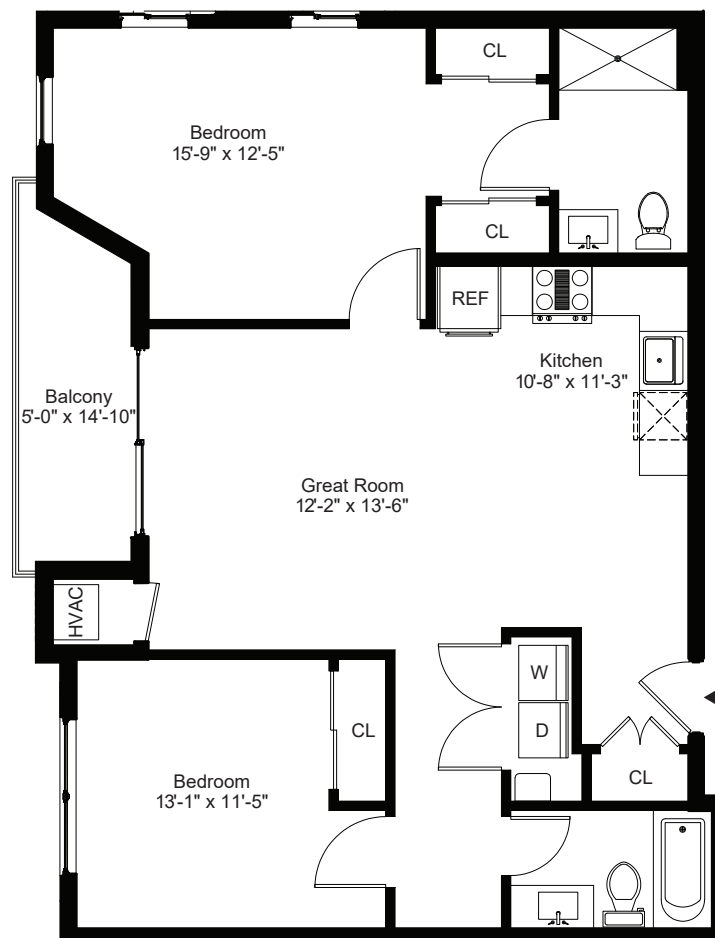

RESIDENCES 215 & 315
2 BEDROOMS | 2 BATHROOMS
1020 SQUARE FEET

INFO@THEWESTWOODNJ.COM
848-246-2512