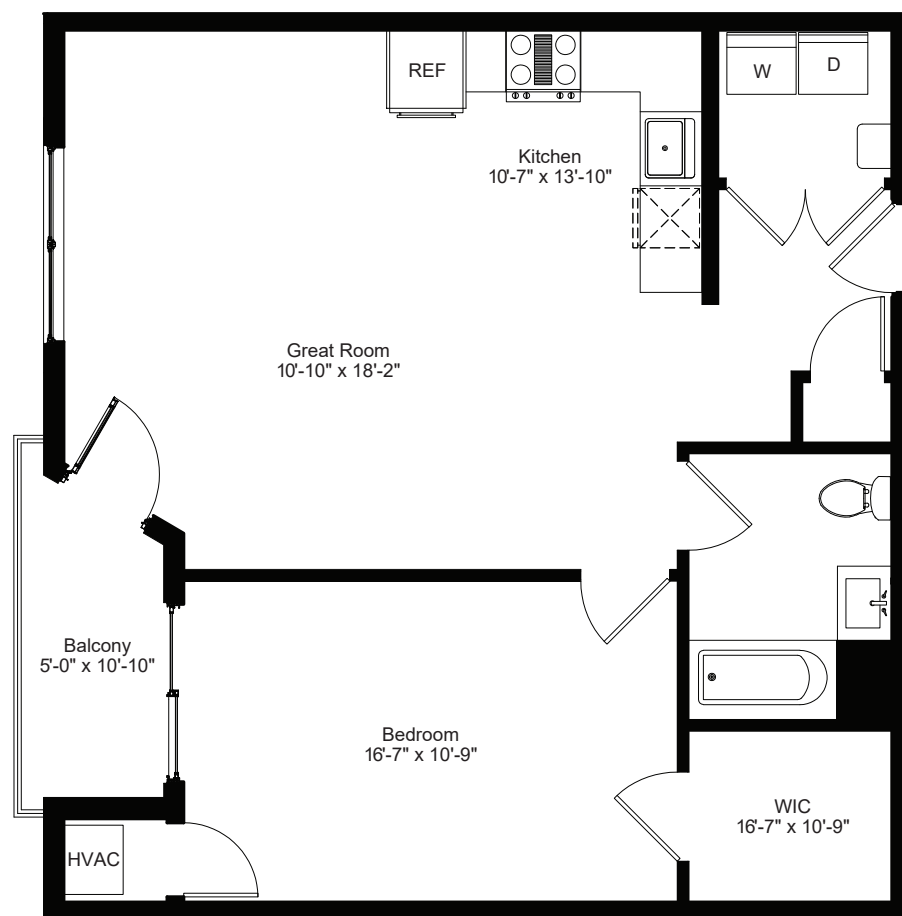

RESIDENCES 216, 316, & 412
1 BEDROOM | 1 BATHROOM
832 SQUARE FEET

INFO@THEWESTWOODNJ.COM
848-246-2512