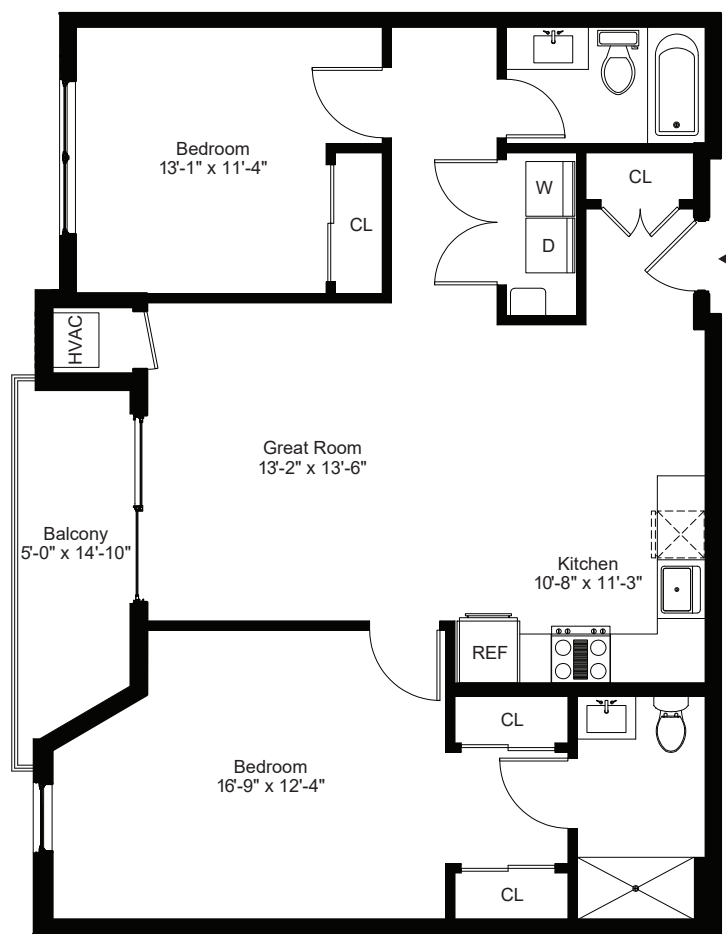

RESIDENCES 217, 317, & 413
2 BEDROOMS | 2 BATHROOMS
1050 SQUARE FEET

INFO@THEWESTWOODNJ.COM
848-246-2512