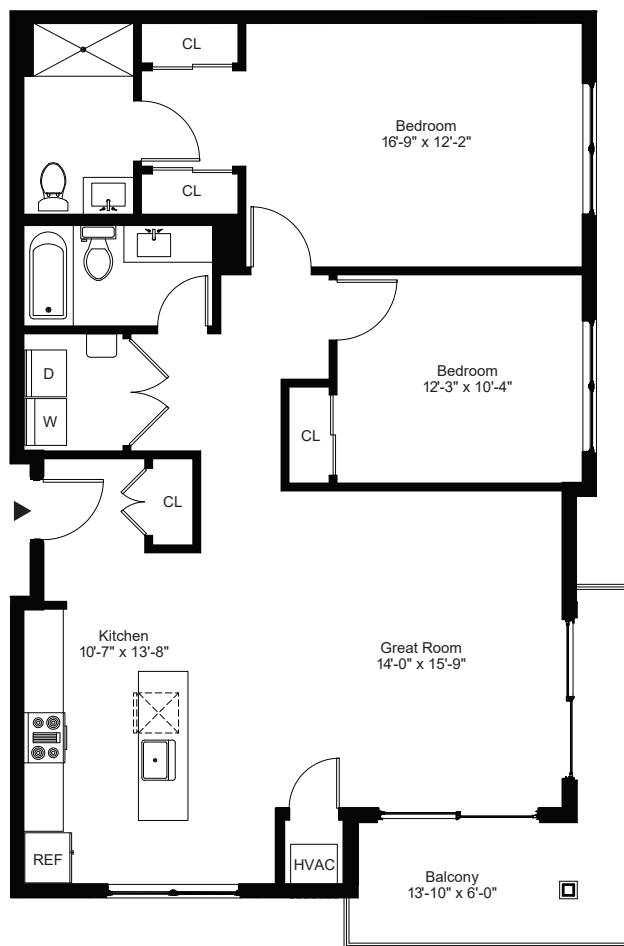

RESIDENCES 218, 318, & 414
2 BEDROOMS | 2 BATHROOMS
1192 SQUARE FEET

INFO@THEWESTWOODNJ.COM
848-246-2512