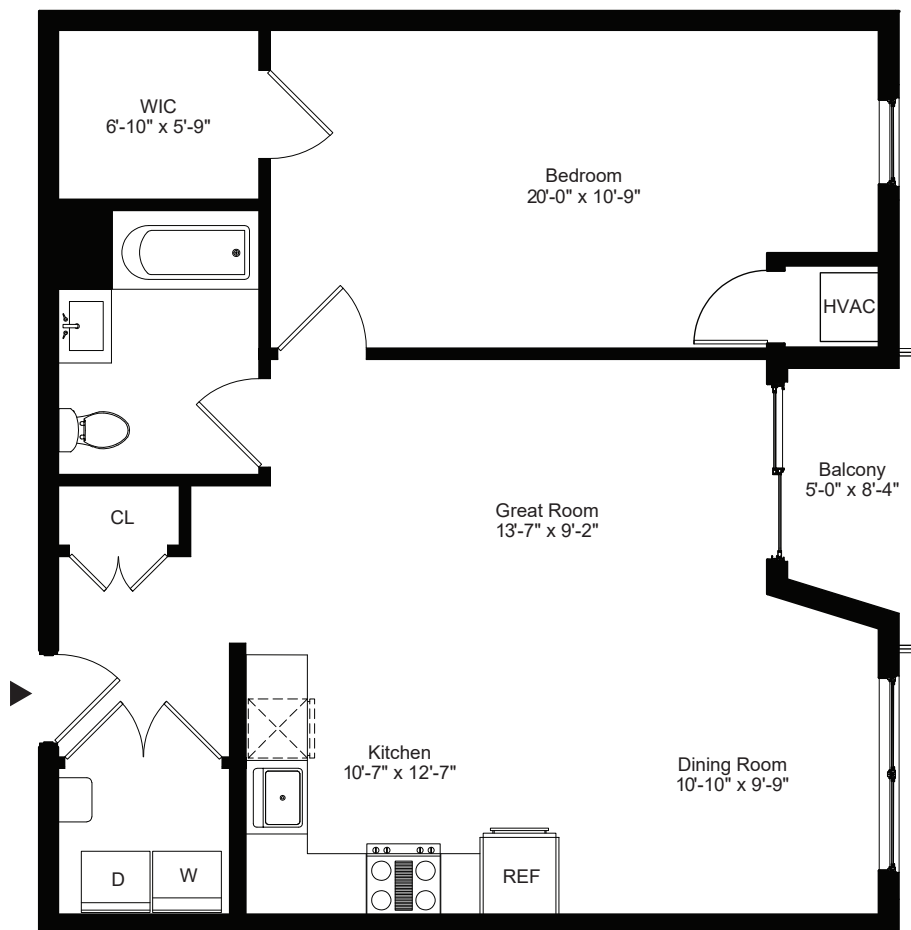

**RESIDENCES 219, 319, & 415**  
1 BEDROOM | 1 BATHROOM  
1192 SQUARE FEET

INFO@THEWESTWOODNJ.COM  
848-246-2512