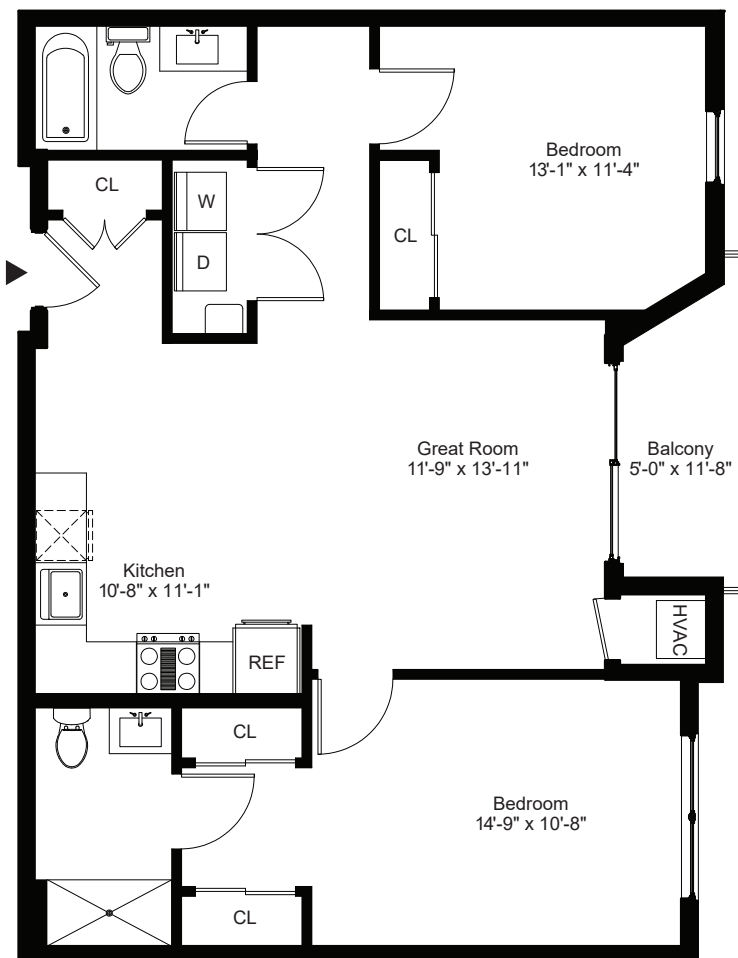

RESIDENCE 410
2 BEDROOMS | 2 BATHROOMS
990 SQUARE FEET

INFO@THEWESTWOODNJ.COM
848-246-2512