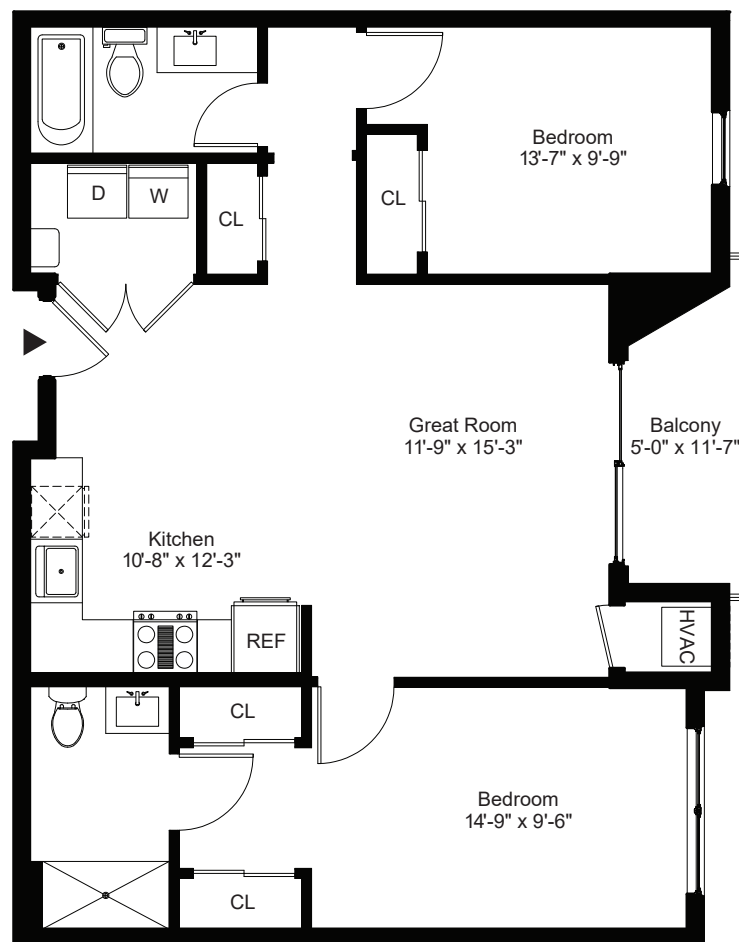

RESIDENCE 411  
2 BEDROOMS | 2 BATHROOMS  
952 SQUARE FEET

INFO@THEWESTWOODNJ.COM  
848-246-2512